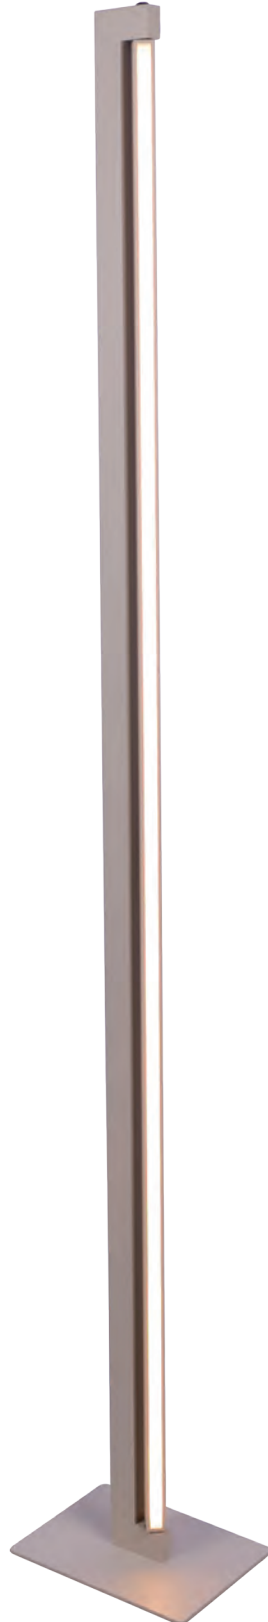

Colonna

Item no. S 2621 C
Creme

h. 152cm
1x 38W LED 2700K
2900 Lumen

Item no. S 2621 Z
Zwart

h. 152cm
1x 38W LED 2700K
2900 Lumen